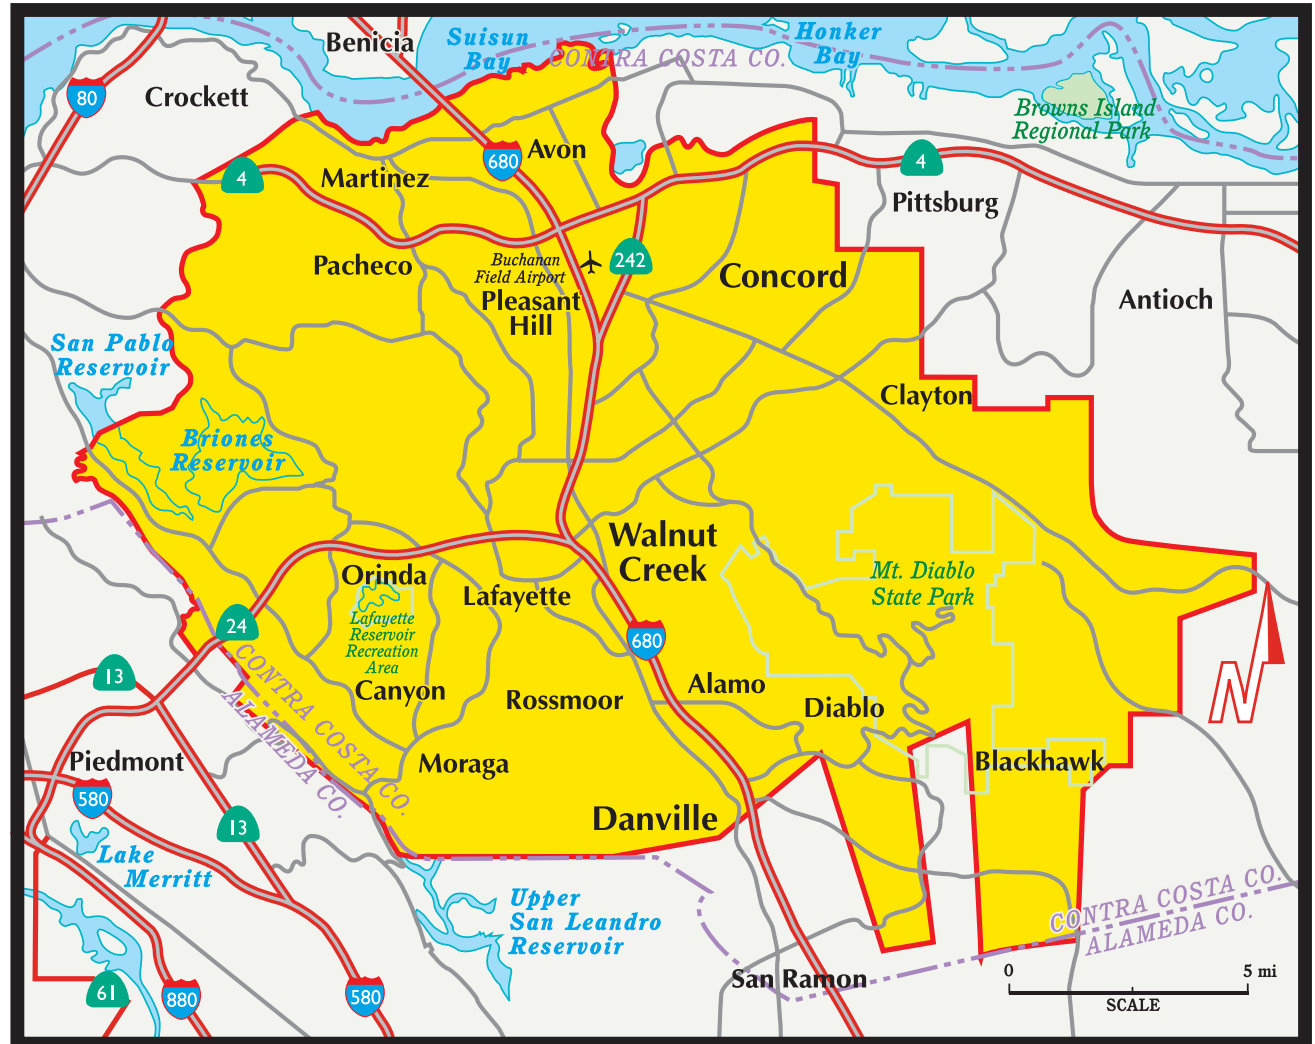

Contra Costa County Central

Population* 459,049

Households* 180,019

Businesses* 26,497

Communities

- | | |
|-----------|---------------|
| Alamo | Lafayette |
| Avon | Martinez |
| Blackhawk | Moraga |
| Canyon | Orinda |
| Clayton | Pacheco |
| Concord | Pleasant Hill |
| Danville | Rossmoor |
| Diablo | Walnut Creek |

Zip Codes

- | | |
|-------|-------|
| 94506 | 94549 |
| 94507 | 94553 |
| 94516 | 94556 |
| 94517 | 94563 |
| 94518 | 94570 |
| 94519 | 94575 |
| 94520 | 94595 |
| 94521 | 94596 |
| 94523 | 94597 |
| 94526 | 94598 |
| 94528 | |

Distribution Area

The Valley Yellow Pages is delivered door-to-door, free of charge, to businesses and households throughout the Contra Costa County Central distribution area.

Boundary areas as shown are approximate (Map not to scale)