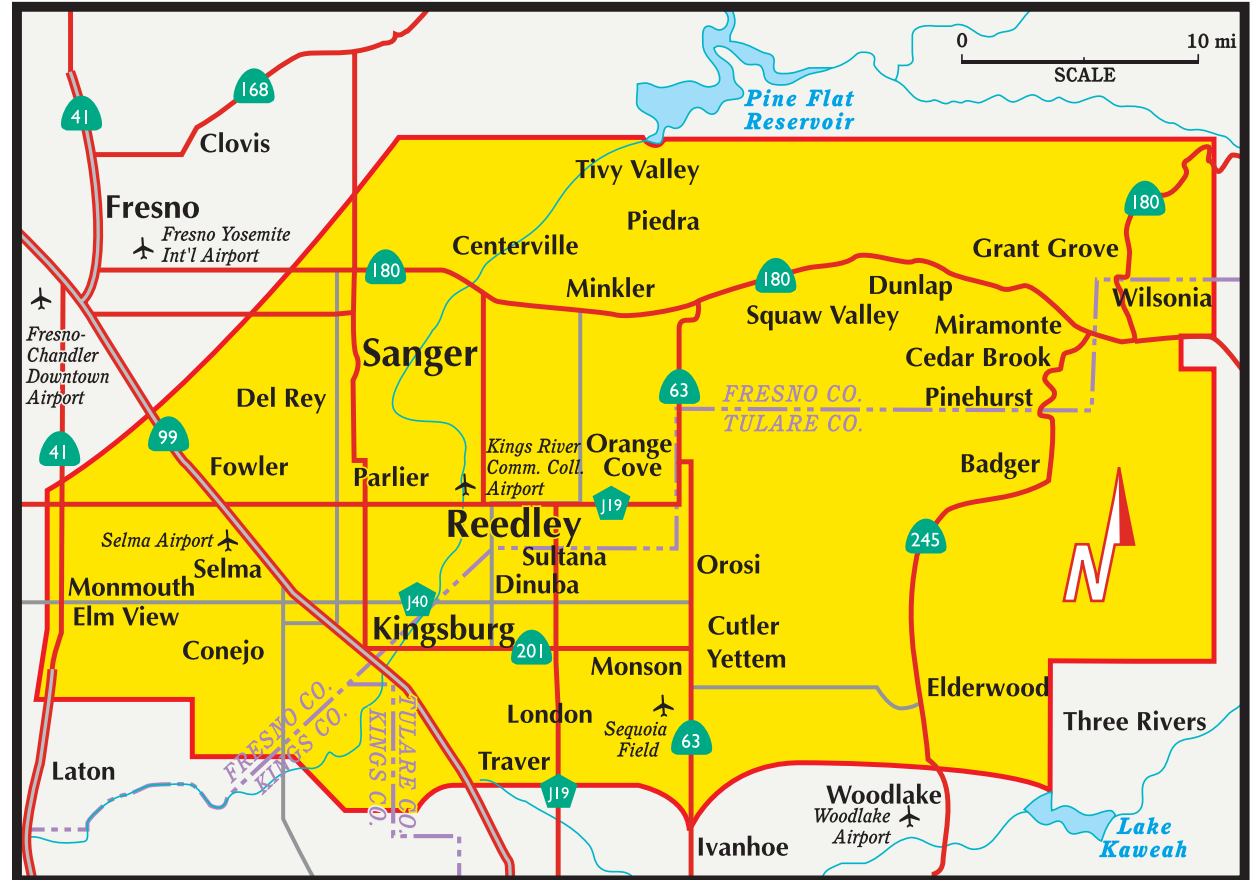

Sanger, Reedley, Selma, Dinuba, & Kingsburg

Population* 213,395

Households* 58,405

Businesses* 5,024

Communities

- | | |
|-------------|--------------|
| Badger | Monmouth |
| Cedar Brook | Monson |
| Centerville | Orange Cove |
| Conejo | Orosi |
| Cutler | Parlier |
| Del Rey | Piedra |
| Dinuba | Pinehurst |
| Dunlap | Reedley |
| Elderwood | Sanger |
| Elm View | Selma |
| Fowler | Squaw Valley |
| Grant Grove | Sultana |
| Hume | Tivy Valley |
| Kingsburg | Traver |
| London | Wilsonia |
| Minkler | Yettem |
| Miramonte | |

Zip Codes

- | | |
|-------|-------|
| 93603 | 93647 |
| 93615 | 93648 |
| 93616 | 93649 |
| 93618 | 93654 |
| 93621 | 93657 |
| 93625 | 93662 |
| 93628 | 93666 |
| 93631 | 93673 |
| 93641 | 93675 |
| 93646 | |

Distribution Area

The Valley Yellow Pages is delivered door-to-door, free of charge, to businesses and households throughout the Sanger, Reedley, Selma, Dinuba, & Kingsburg distribution area.

Boundary areas as shown are approximate (Map not to scale)